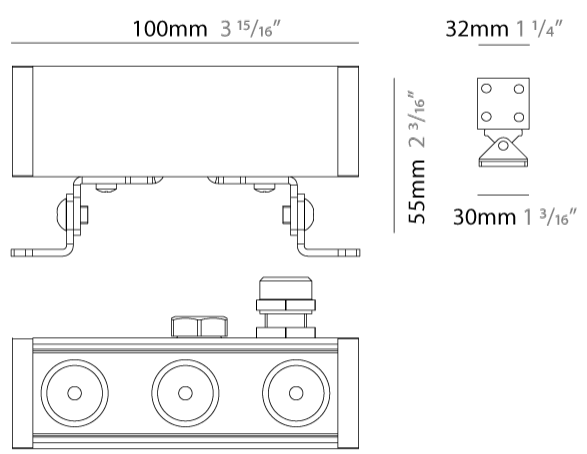

1. To build a product code in our configurator select the specify button on the base model # product page
2. To build a manual product code on this datasheet choose from the options listed below in blue font and add the suffix to the base model #

GENERAL

Series: Mini Corniche
Brand: Platek
Division: Exterior
Mounting Type: Surface
Mounting Location: Wall
Subcategory: Wallwash

PHYSICAL

Shape: Rectangle
Length (mm): 100
Length (in): 3 ¹⁵/₁₆
Width (mm): 32
Width (in): 1 ¹/₄
Height (mm): 32
Height (in): 1 ¹/₄
Extension (mm): 55
Extension (in): 2 ³/₁₆
Light Distribution: Adjustable / Direct
Weight (kg): 1.2
Weight (lbs): 2.6
Screws: A4 stainless steel
Diffuser: Clear tempered glass
Gasket: Gore-Tex valve to prevent condensation inside the fitting.
Fixture Finish: BLK / WHI / GRY / COR / ANT / BRZ
Fixture Material: Extruded Aluminum

ELECTRICAL

Lamp Type: LED
Total Output Wattage (W): 6
Dimming: Bluetooth technology or DMX
Control Gear: DMX
Driver Included: No
Driver Location: Remote
Driver Type: Constant Current - Universal
Driver Class: Class 2
Input Voltage (V): 120 - 277
Constant Current (MA): 500

LED

Number of LEDs: 4
Color Temperature (°K): RGBW
CRI: >80 CRI
Lamp Life (hrs): 60000
Special LEDs offerings: RGBW

OPTICAL

Optic°: 26 / 40 / ELL

RATINGS AND CERTIFICATIONS

Certified By: Certified for North American Standards
IP rating: IP65
IK Rating: IK07
Bug Rating: B1 U0 G0

PROJECT
TYPE
SPECIFIER
QUANTITY
DATE