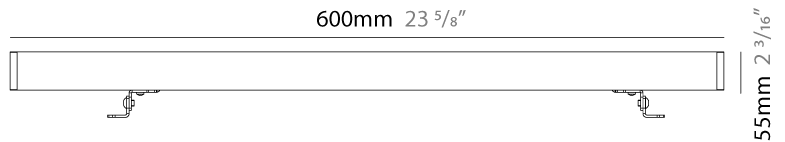

1. To build a product code in our configurator select the specify button on the base model # product page
2. To build a manual product code on this datasheet choose from the options listed below in blue font and add the suffix to the base model #

GENERAL

Series: Mini Corniche
Brand: Platek
Division: Exterior
Mounting Type: Surface
Mounting Location: Wall
Subcategory: Wallwash

PHYSICAL

Shape: Rectangle
Length (mm): 600
Length (in): 23 ⁵/₈
Width (mm): 32
Width (in): 1 ¹/₄
Height (mm): 32
Height (in): 1 ¹/₄
Extension (mm): 55
Extension (in): 2 ³/₁₆
Light Distribution: Adjustable / Direct
Weight (kg): 1.8
Weight (lbs): 4.0
Screws: A4 stainless steel
Diffuser: Clear tempered glass
Gasket: Gore-Tex valve to prevent condensation inside the fitting.
Fixture Finish: BLK / WHI / GRY / COR / ANT / BRZ
Fixture Material: Extruded Aluminum

ELECTRICAL

Lamp Type: LED
Total Output Wattage (W): 23
Dimming: Bluetooth technology or DMX
Control Gear: DMX
Driver Included: No
Driver Location: Remote
Driver Type: Constant Current - Universal
Driver Class: Class 2
Input Voltage (V): 120 - 277
Constant Current (MA): 500

LED

Number of LEDs: 16
Color Temperature (°K): RGBW
CRI: >80 CRI
Lamp Life (hrs): 60000
Special LEDs offerings: RGBW

OPTICAL

Optic°: 26 / 40 / ELL

RATINGS AND CERTIFICATIONS

Certified By: Certified for North American Standards
IP rating: IP65
IK Rating: IK07
Bug Rating: B1 U0 G0

PROJECT
TYPE
SPECIFIER
QUANTITY
DATE